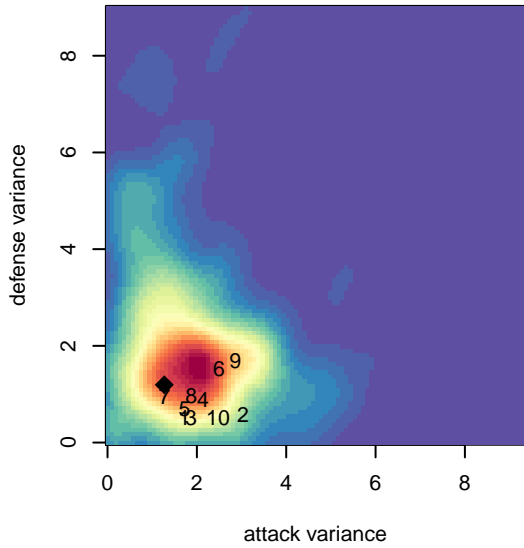

WPFC White G05

Washington Premier FC
 Tacoma, WA
 G05 total strength=936
 attack=1.72 defense=1.5
 fall league = RCL G05 Div 2 9Aside
 spr league = Win RCL G05 Div 2
 notes= White

alt names used:
 WPFC G05 White
 WPFC G05 White
 WPFC G05 WHITE (WA)
 WPFC G05 White B
 WPFC G05 White
 WPFC G05 White B
 WPFC G05 White B

WPFC White G05
 Dots are actual minus expected GF (blue circles) and GA (red triangles).
 Blue line is smoothed change in attack strength. Red is smoothed change in defense strength.

**attack and defense variance (black dot)
relative to other teams
and top 10 in region**