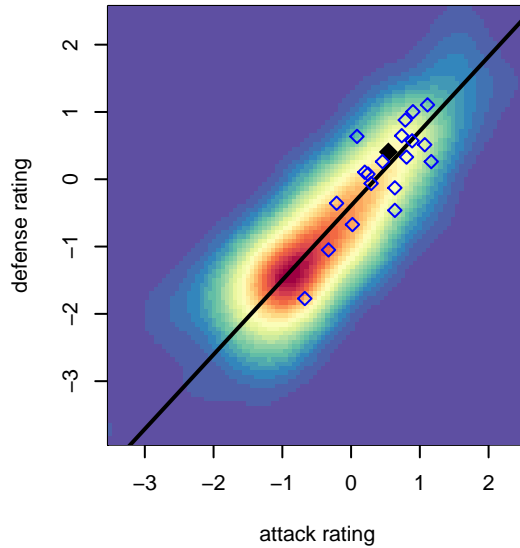

**attack and defense rating
relative to others at age
and all opponents in last 13 months**