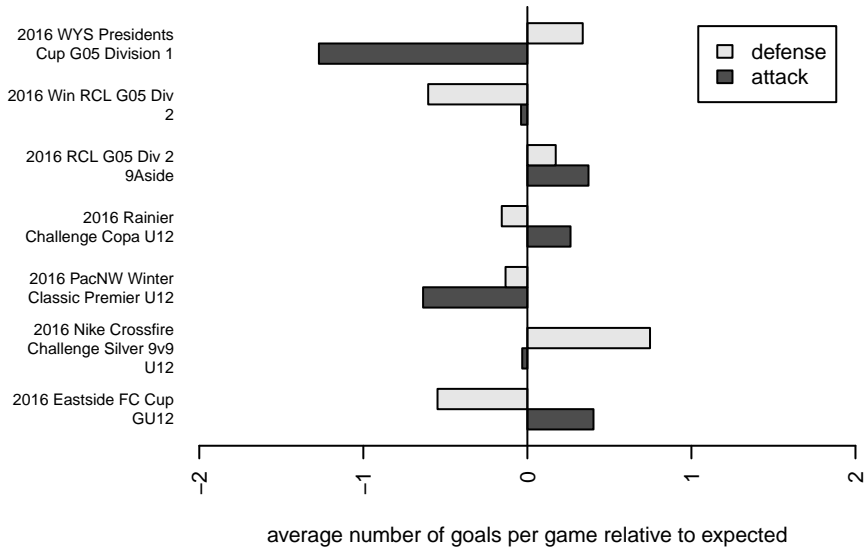

Performance relative to 13 month average