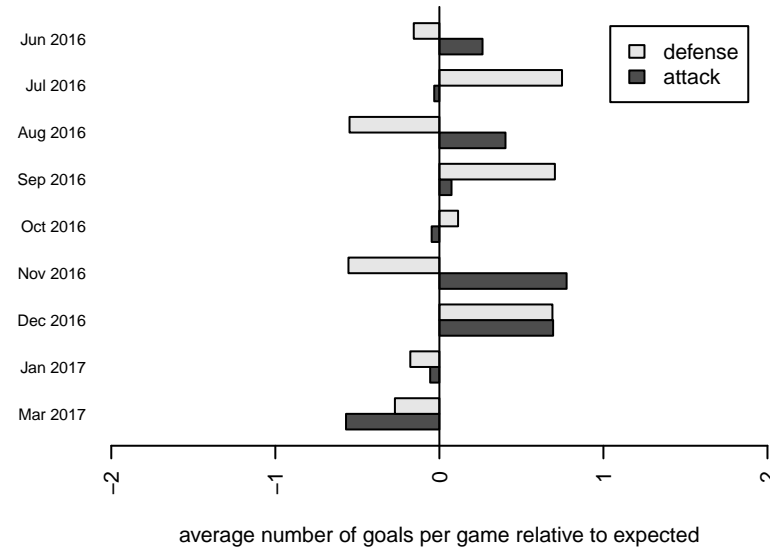

Performance relative to 13 month average