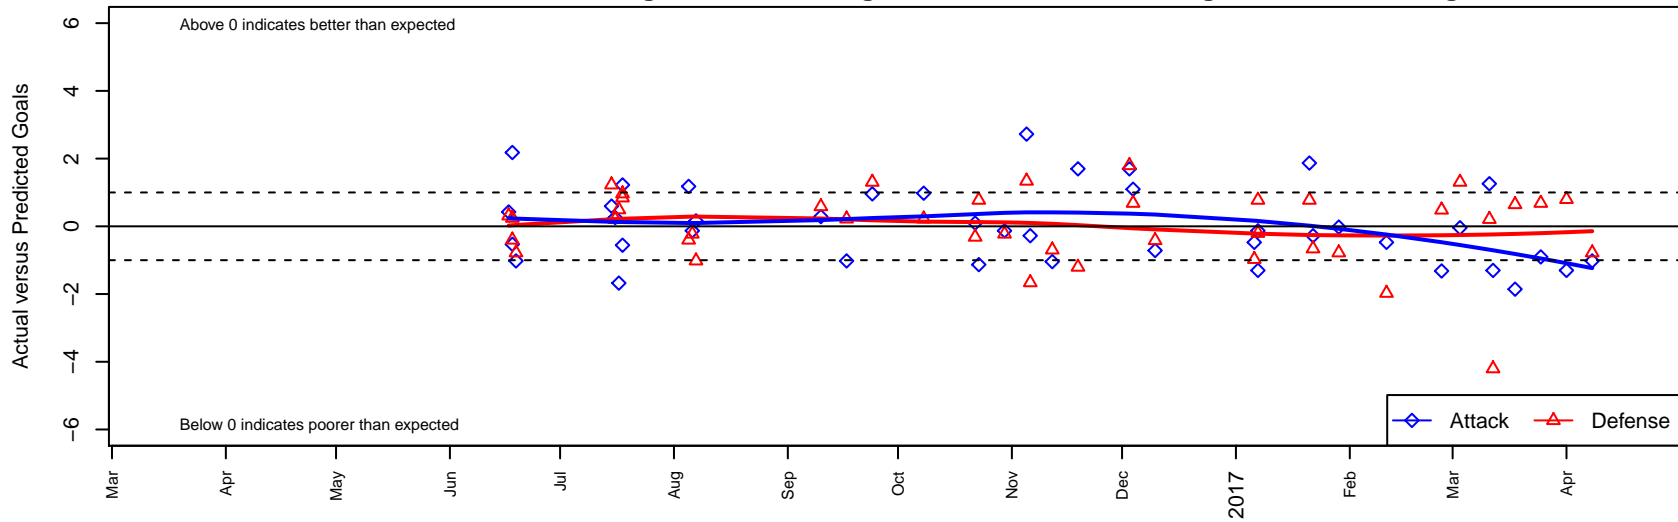

WPFC White G05

Washington Premier FC
 Tacoma, WA
 G05 total strength=936
 attack=1.72 defense=1.5
 fall league = RCL G05 Div 2 9Aside
 spr league = Win RCL G05 Div 2
 notes= White

alt names used:
 WPFC G05 White
 WPFC G05 White
 WPFC G05 WHITE (WA)
 WPFC G05 White B
 WPFC G05 White
 WPFC G05 White B
 WPFC G05 White B

WPFC White G05
 Dots are actual minus expected GF (blue circles) and GA (red triangles).
 Blue line is smoothed change in attack strength. Red is smoothed change in defense strength.

**attack and defense variance (black dot)
relative to other teams
and top 10 in region**