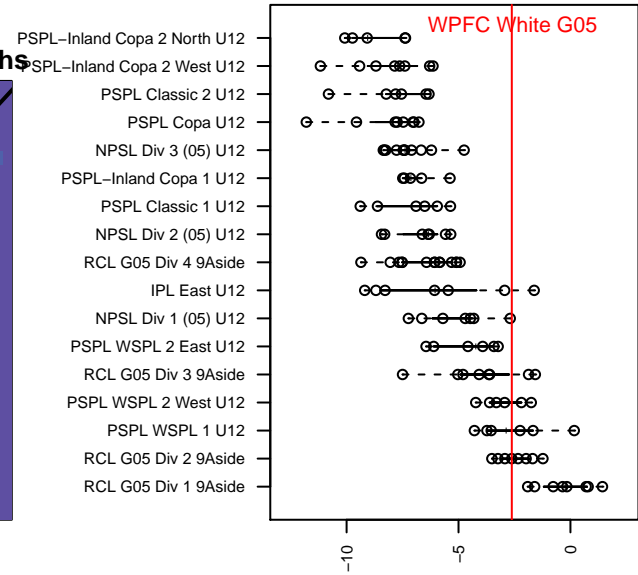

**attack and defense rating
relative to others at age
and all opponents in last 13 months**